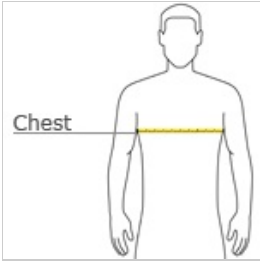

CARE INSTRUCTIONS

Machine wash cold, inside out with like colors. Only non-chlorine bleach when needed. Tumble dry medium, medium/hot iron. Do not iron decoration.

front

back

HOW TO MEASURE

CHEST

With arms down at sides, measure around the upper body, under arms and over the fullest part of the chest.

SIZE CHART

	S	M	L	XL	2XL	3XL	4XL
Chest	35-37	38-40	41-43	44-46	47-49	50-53	54-57

COLOR INFORMATION

 Aquatic Blue PMS 2389C	 Ash* PMS COOL GREY 3 C	 Athletic Heather* PMS COOL GREY	 Athletic Maroon PMS 504C	 Bright Aqua	 Candy Pink PMS 189C	 Cardinal PMS 7638C	 Carolina Blue PMS 7682C	 Charcoal PMS COOL GRAY 11C	 Clover Green PMS 347C	 Dark Chocolate Brown PMS 412C
 Dark Green PMS 560C	 Dark Heather Grey* PMS 7540 C	 Gold PMS 137C	 Graphite Heather	 Heather Athletic Maroon* PMS 7644 C	 Heather Dark Chocolate Brown* C	 Heather Navy* PMS 2379 C	 Heather Purple* PMS 7672C	 Heather Red* PMS 703 C	 Heather Royal* PMS 7683 C	 Heather Sangria* PMS 2046 C
 Jet Black PMS NTR BLACK C	 Kelly PMS 340C	 Light Blue PMS 278C	 Lime PMS 367C	 Medium Grey PMS 2332C	 Natural PMS 9185C	 Navy PMS 2380C	 Neon Blue* PMS 801 C	 Neon Green* PMS 902C	 Neon Orange* PMS 811 C	 Neon Pink* PMS 926 C